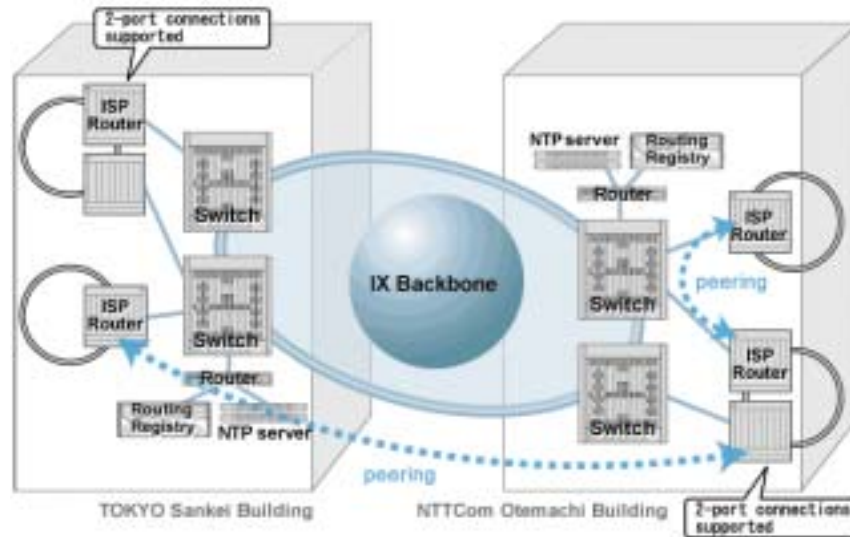

- A commercial Internet Exchange service in JAPAN operated by Internet Multifeed
- JaPan Network Access Point
<http://www.jpnap.net/english/index.html>
- Started the services
 - Jan. 2001 in Tokyo (trial)
 - May 2001 in Tokyo (JPNAP)
 - Jan. 2002 in Osaka (JPNAP Osaka)
 - Jun. 2002 in Tokyo IPv6, and (JPNAP6)
 - Jan. 2003 in Tokyo supporting 10GbE
- Directly connected to iDC

All communication flows through here.

全てのコミュニケーションはここを通る

JPNAP service overview

- Ethernet based Layer2 IX
- Distributed IX service
 - Interconnecting distributed two sites
 - Providing the same service at both sites