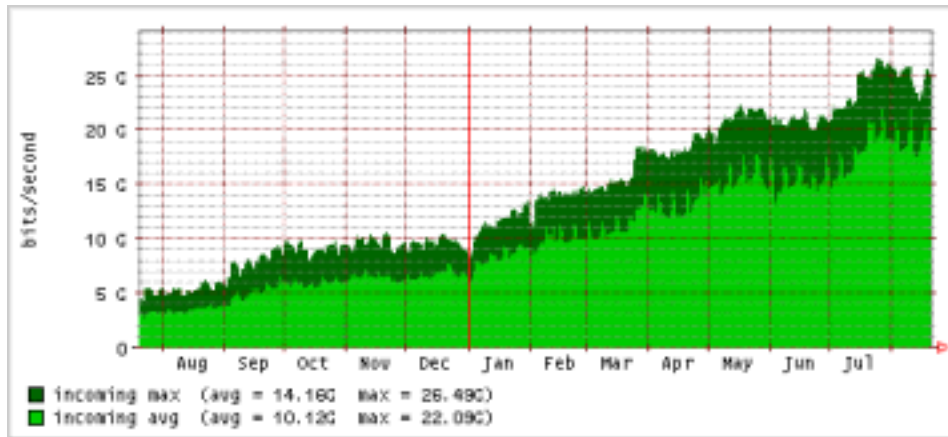

All communication flows through here.

全てのコミュニケーションはここを通る

JPNAP (in Tokyo)

- Started commercial service in May 2001.
- The traffic volume has been increased rapidly.
- Major ISPs send/receive more than 4Gbps peak traffic.