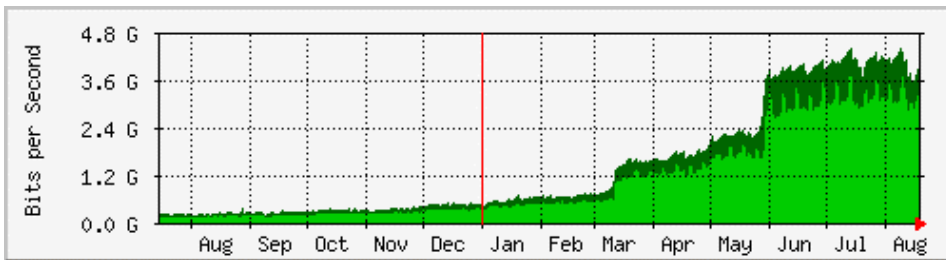

<- 26.5Gbps peak
(as of Jul. 2003)

Total traffic of JPNAP

All communication flows through here.

全てのコミュニケーションはここを通る

JPNAP 10G Service

- IX service supporting 10GbE IF in Tokyo
- Since Jan 2003
- Customers
 - OCN
 - IIJ
 - NTT PC Communicationsand more..

Many customers are interested in JPNAP 10G service.

JPNAP Osaka

- Since Jan 2002.
- Not connected with JPNAP at Tokyo.
 - Redundancy in case of disaster in Tokyo area.
 - Hot-potato routing using JPNAP and JPNAP Osaka.
- The traffic volume has been increased rapidly.