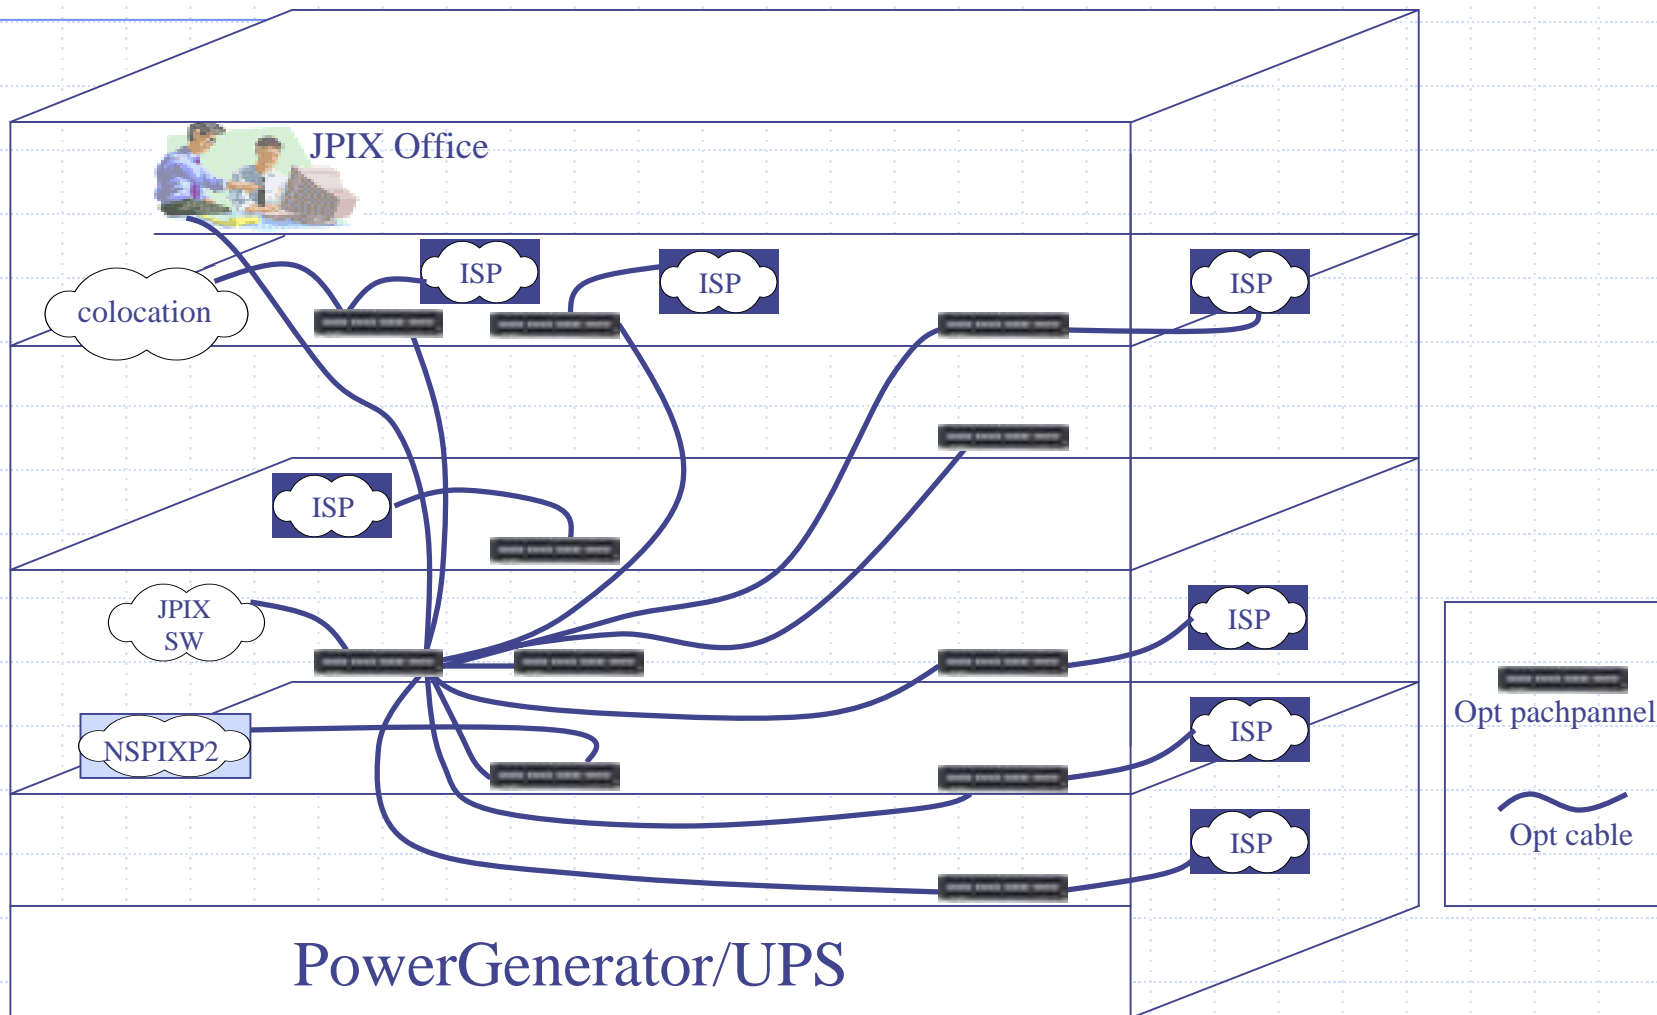

◆ Regional JPIX

- To install a local IX switch and/or a circuit concentrator connected to Metropolitan JPIX
- JPIX Nagoya: from April, 2001
- JPIX Osaka: from April, 2002

Expansion of JPIX

Metropolitan JPIX

Network Configuration

JPIX Otemachi (KDDI Otemachi Bldg.)

Remote Connection Diagram (1000Base-SX or 100Base-TX)

IPv6-IX Experimental Service

◆ History

- Experimental service since Jan, 2002

◆ Service Conditions

- Port Charge: free
- For JPIX customers only
- Port I/F: Fast Ethernet
- IPv6 IP address: assigned by APNIC
- SW location: KDDI Otemachi
- Stand alone: not dual stacked

◆ No. of customer ISPs connected : 16