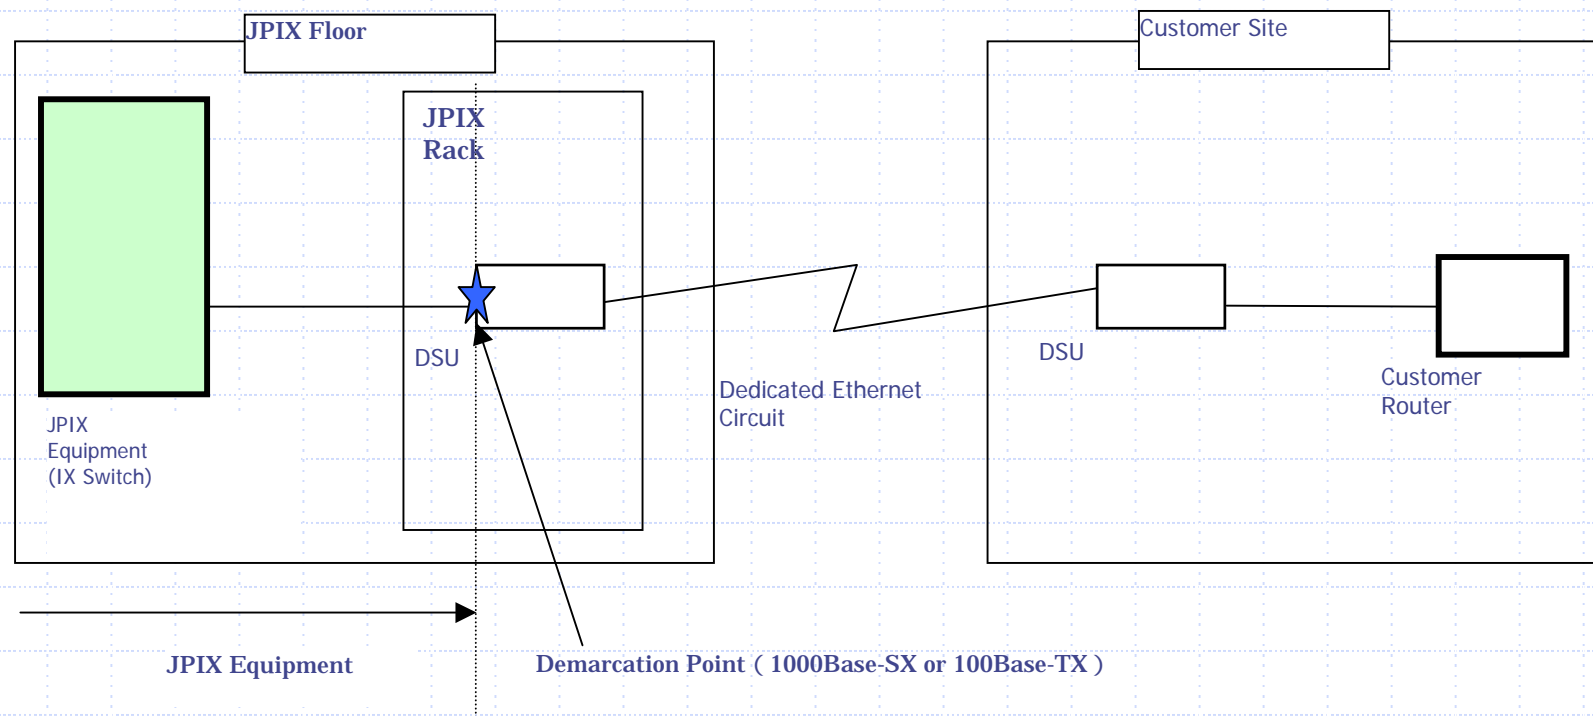

◆ Regional JPIX

- To install a local IX switch and/or a circuit concentrator connected to Metropolitan JPIX
- JPIX Nagoya: from April, 2001
- JPIX Osaka: from April, 2002

Expansion of JPIX

Metropolitan JPIX

Network Configuration

JPIX Otemachi (KDDI Otemachi Bldg.)

Remote Connection Diagram (1000Base-SX or 100Base-TX)

IPv6-IX Experimental Service

◆ History

- Experimental service since Jan, 2002

◆ Service Conditions

- Port Charge: free
- For JPIX customers only
- Port I/F: Fast Ethernet
- IPv6 IP address: assigned by APNIC
- SW location: KDDI Otemachi
- Stand alone: not dual stacked

◆ No. of customer ISPs connected : 16

Switching capacity

- ◆ To handle very rapidly growing Broadband traffic we are offering 10GbE port since Sept. 2003.
- ◆ Aggregate switching fabric throughput of 1.68 Tbits/s.

Traffic Volume

IX backplane Max/Min Traffic