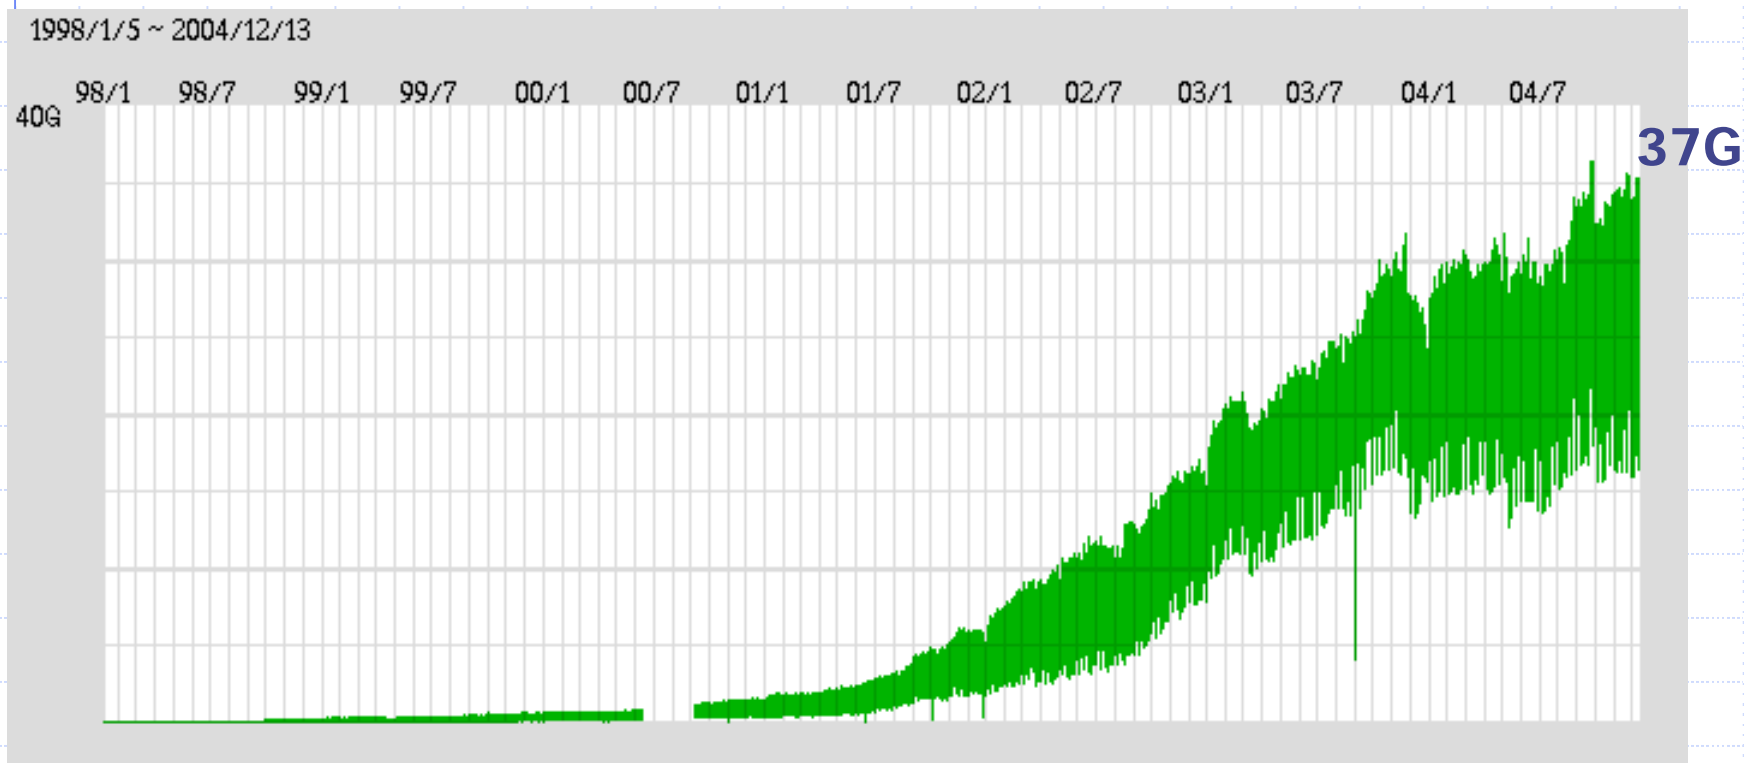

Traffic Volume

IX backplane Max/Min Traffic

January 18, 2005