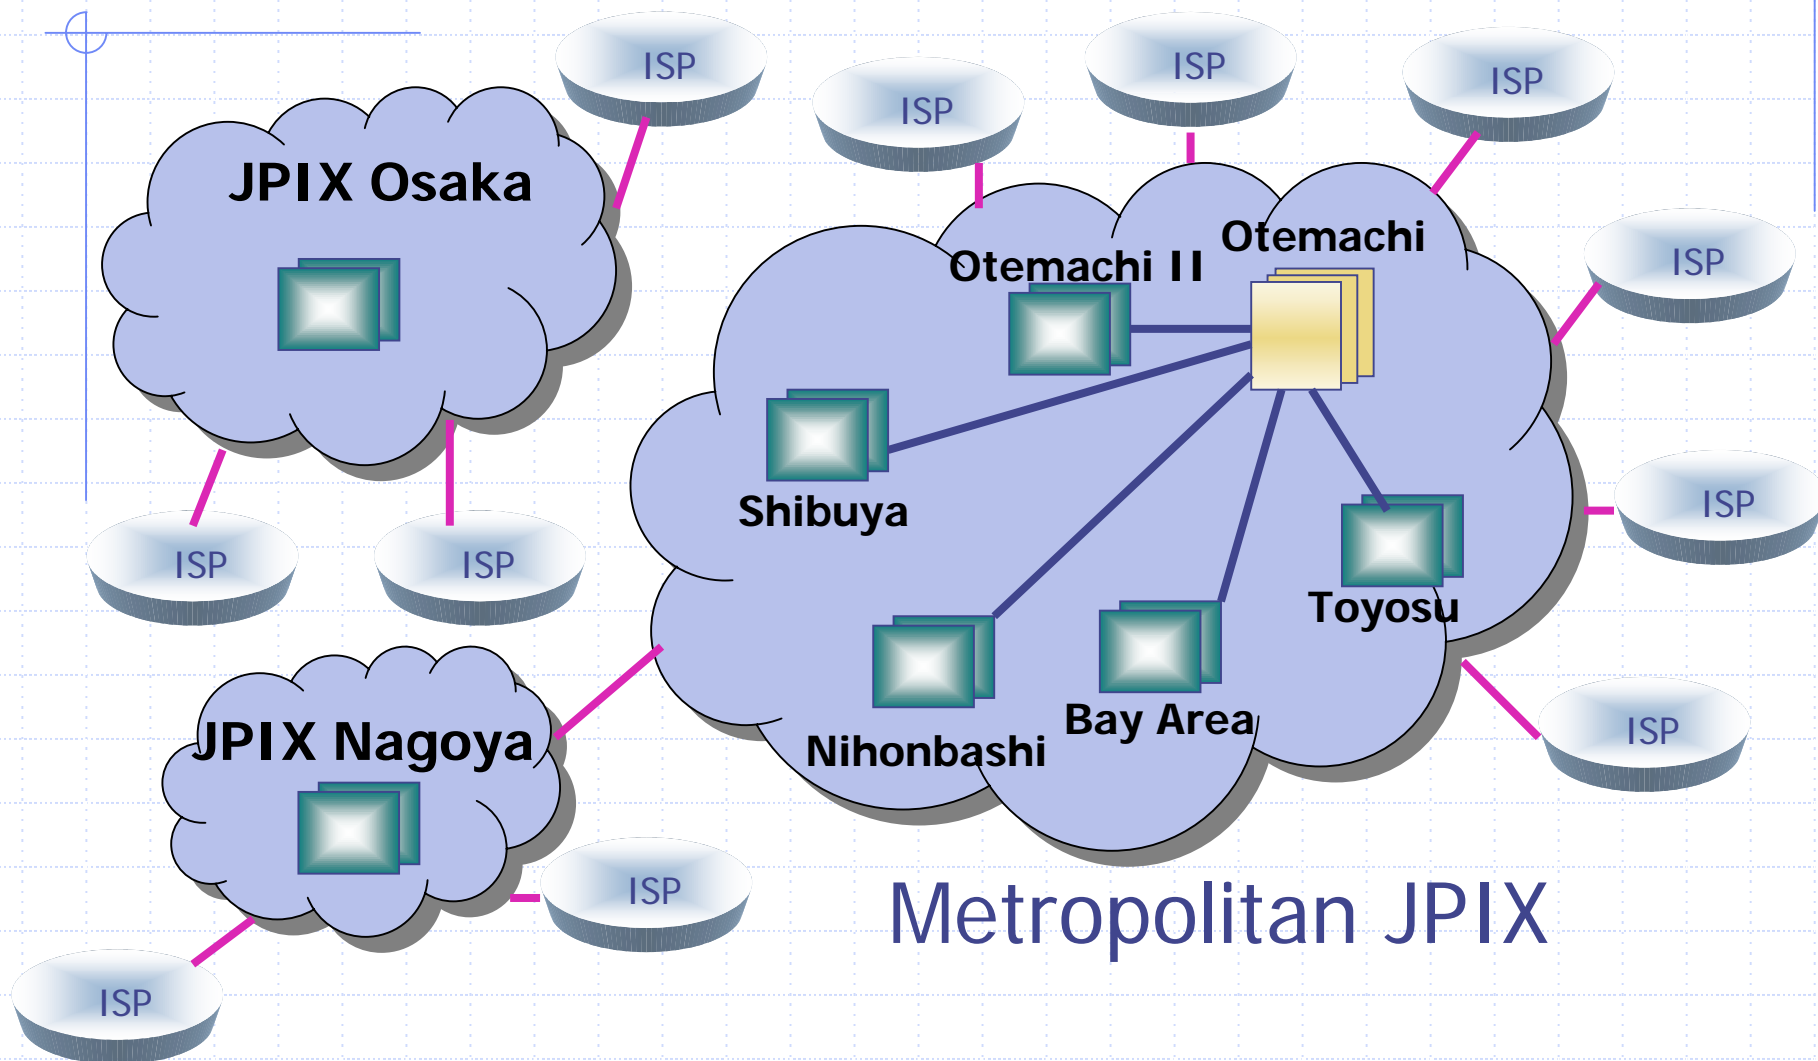

- ◆ To provide value added services
 - Statistics for customer traffic
 - Route Server/Route Registry(Routing Confirmation)
 - Route Server (Automated Peering System)
 - NTP Server

Services by JPIX

- ◆ IX ports
 - 10Gigabit Ethernet port (10Gbps)
 - Gigabit Ethernet port (1Gbps)
 - Fast Ethernet port (100Mbps)
- ◆ Remote access
 - ATM, FE, GbE, Dark Fiber
- ◆ Collocation Service
 - To provide a full rack for customer ISPs routers
- ◆ In-house cabling

Expansion of JPIX

◆ Metropolitan JPIX

- To install IX switches in metropolitan area as distributed Ixs
- JPIX Otemachi (MainSite): from July, 1997
- JPIX BayArea: from December, 2000
- JPIX Otemachi II: from November, 2001
- JPIX Toyosu: from May, 2002
- JPIX Shibuya: from July, 2002
- JPIX Nihonbashi: from April, 2004

◆ Regional JPIX

- To install a local IX switch and/or a circuit concentrator connected to Metropolitan JPIX
- JPIX Nagoya: from April, 2001
- JPIX Osaka: from April, 2002

Expansion of JPIX

Metropolitan JPIX

- Port Charge: free
- For JPIX customers only
- Port I/F: Fast Ethernet
- IPv6 IP address: assigned by APNIC
- SW location: KDDI Otemachi
- Stand alone: not dual stacked

◆ No. of customer ISPs connected : 16