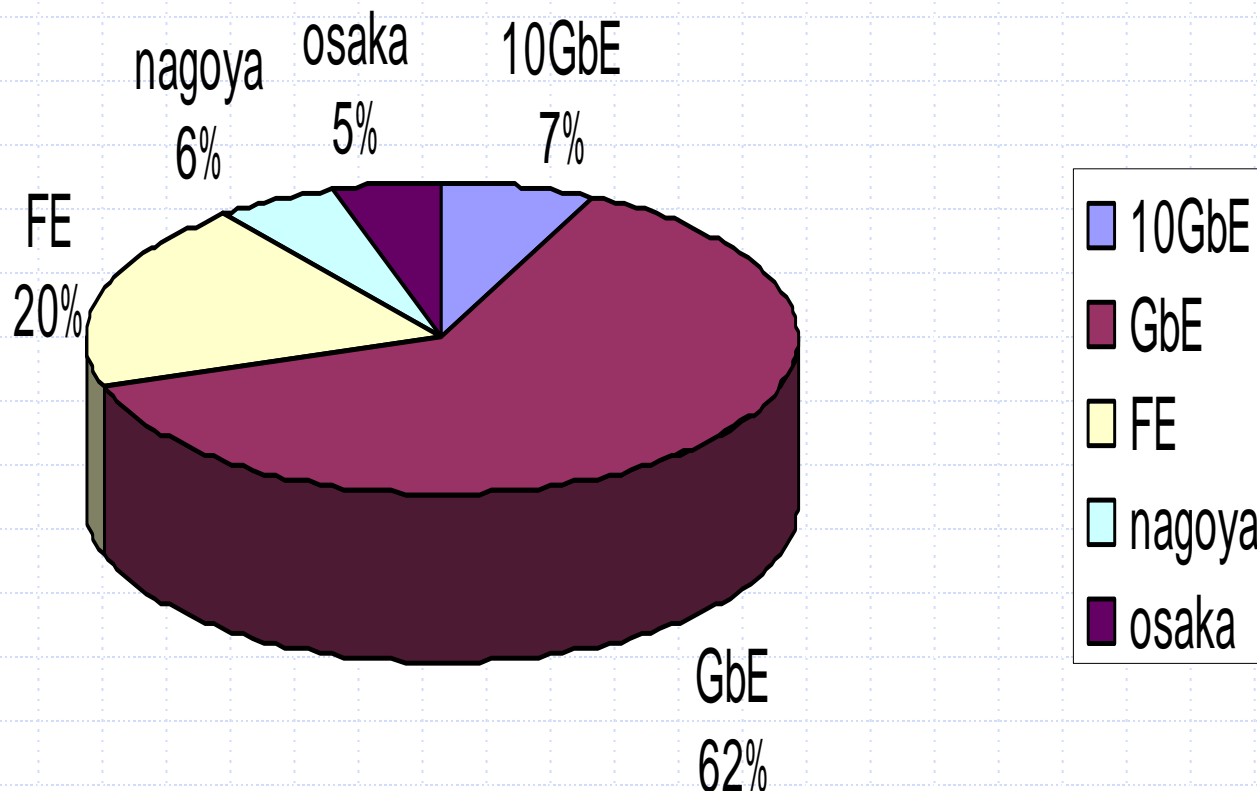

JPIX customers and ports

(mid of Feb. 2005)

◆ No. of customer ISPs : 109