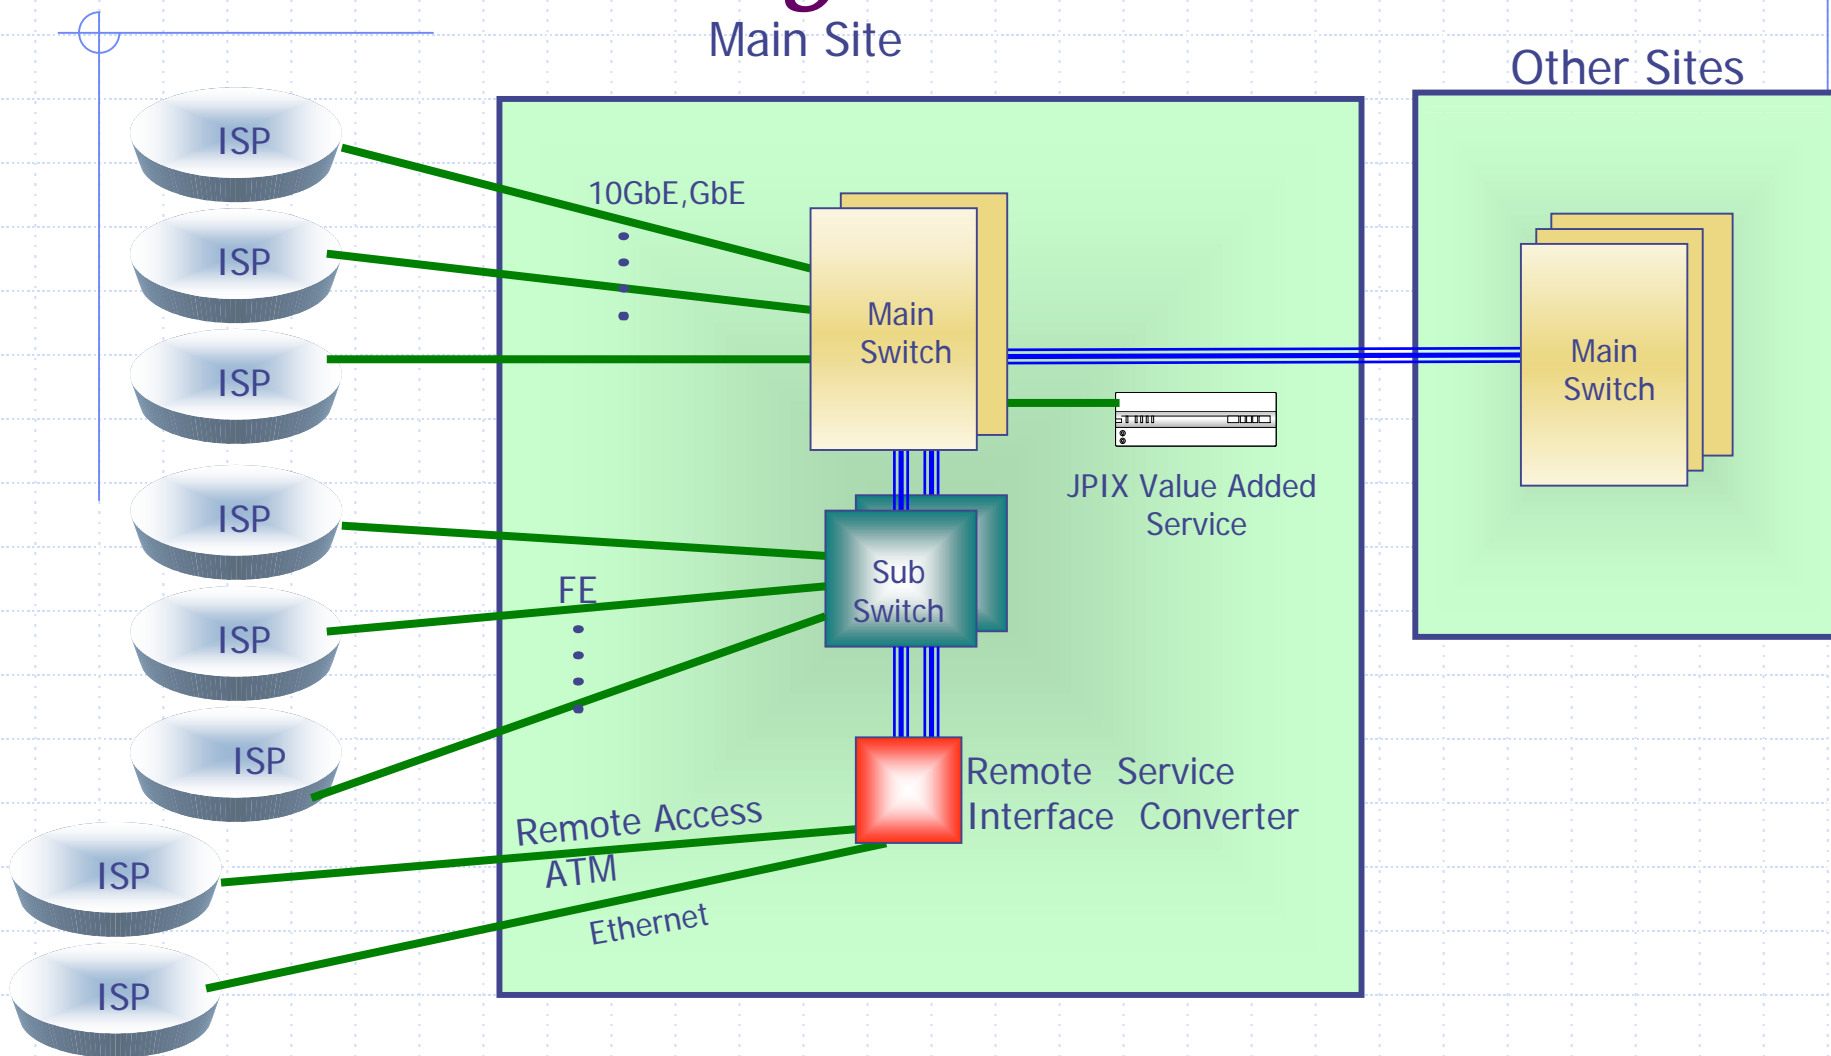

◆ Regional JPIX

- To install a local IX switch and/or a circuit concentrator connected to Metropolitan JPIX
- JPIX Nagoya: from April, 2001
- JPIX Osaka: from April, 2002

Expansion of JPIX

Metropolitan JPIX

Network Configuration

JPIX Otemachi (KDDI Otemachi Bldg.)

Remote Connection Diagram (1000Base-SX or 100Base-TX)

IPv6-IX Experimental Service

◆ History

- Experimental service since Jan, 2002

◆ Service Conditions

- Port Charge: free
- For JPIX customers only
- Port I/F: Fast Ethernet
- IPv6 IP address: assigned by APNIC
- SW location: KDDI Otemachi
- Stand alone: not dual stacked

◆ No. of customer ISPs connected : 16

Switching capacity

- ◆ To handle very rapidly growing Broadband traffic we are offering 10GbE port since Sept. 2003.
- ◆ Aggregate switching fabric throughput of 1.68 Tbits/s.

Traffic Volume

IX backplane Max/Min Traffic