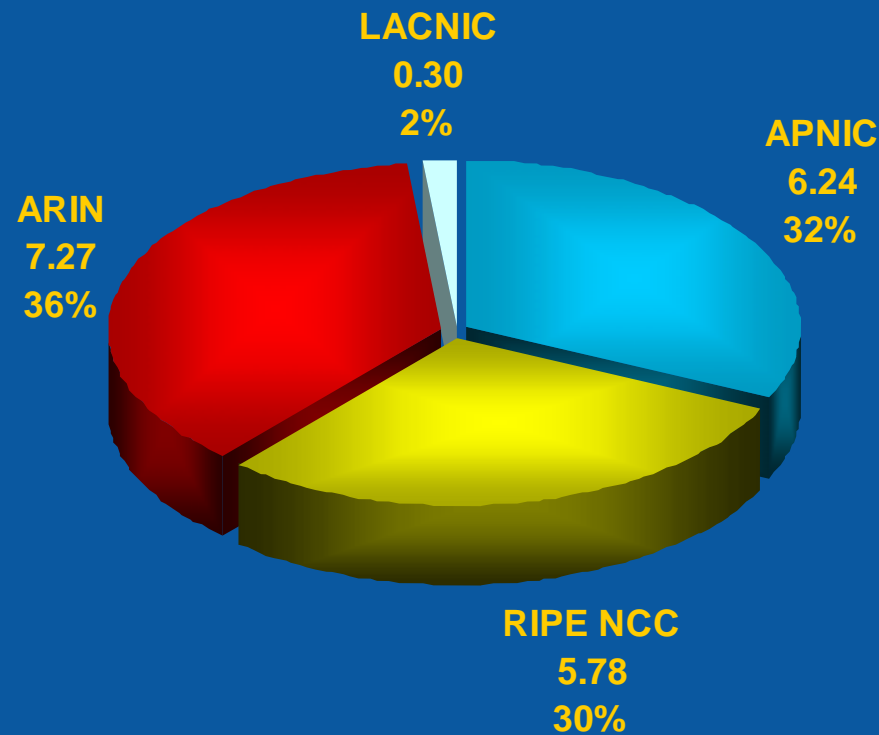

INTERNET NUMBER RESOURCE STATUS REPORT

Prepared by APNIC, ARIN, LACNIC and RIPE NCC

IPv4 /8 Address Space Status

IPv4 Allocations from RIRs to LIRs/ISPs Yearly Comparison 30 June 2003

IPv4 Allocations from RIRs to LIRs/ISPs Cumulative Total (1 January 1999 – 30 June 2003)

ASN Assignments from RIRs to LIRs/ISPs Yearly Comparison 30 June 2003

ASN Assignments from RIRs to LIRs/ISPs Cumulative Total (1 January 1999 – 30 June 2003)

IPv6 Allocations from RIRs to LIRs/ISPs Yearly Comparison 30 June 2003

IPv6 Allocations from RIRs to LIRs/ISPs Cumulative Total (1 January 1999 – 30 June 2003)

Total IPv6 Allocations from RIRs to LIRs/ISPs By Country

Links to RIR Statistics

Raw Data/Historical RIR Allocations: