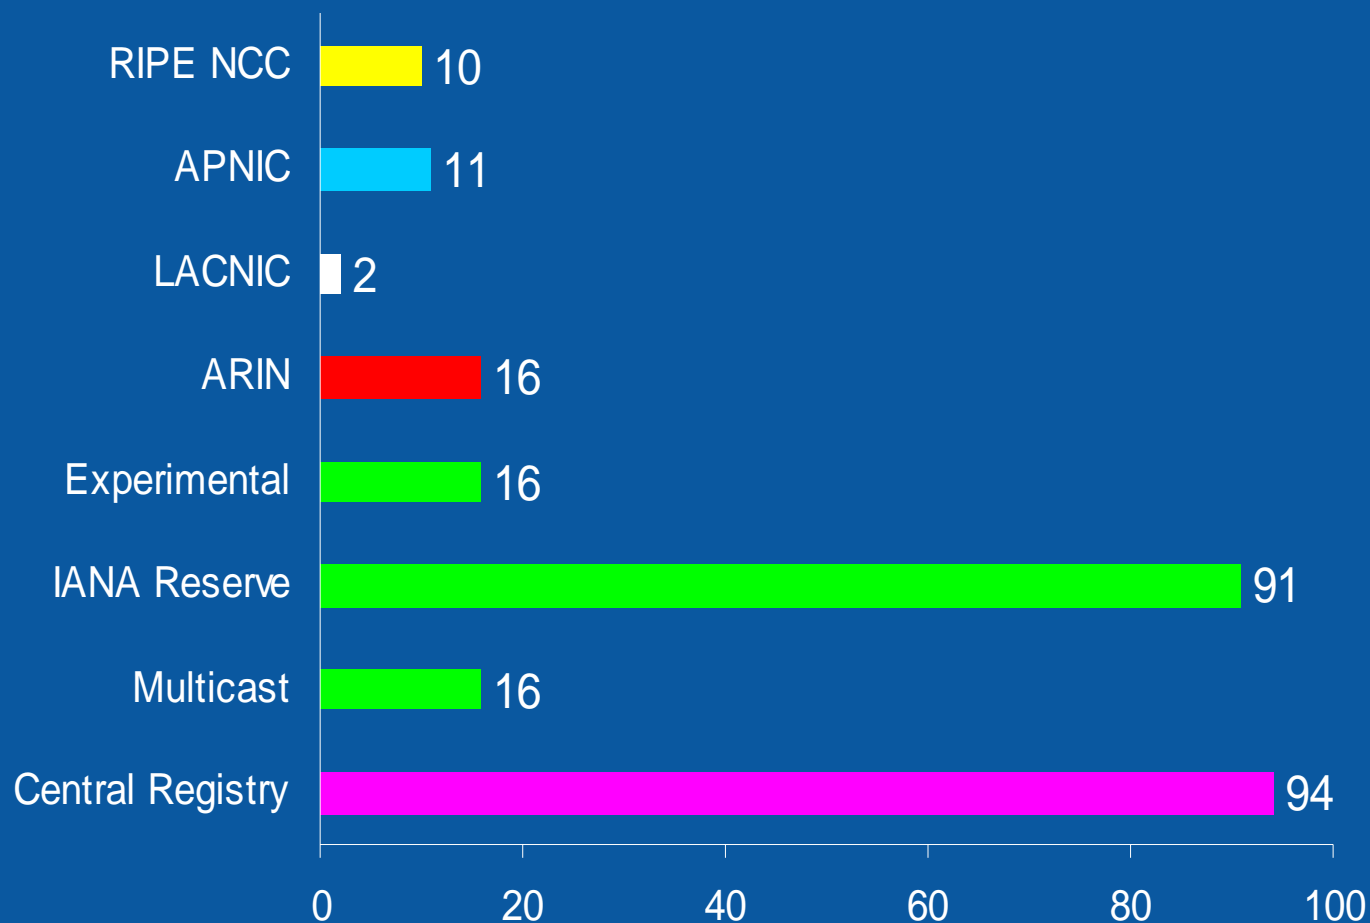

INTERNET NUMBER RESOURCE STATUS REPORT

Prepared by APNIC, ARIN, LACNIC and RIPE NCC

IPv4 /8 Address Space Status

IPv4 Allocations from RIRs to LIRs/ISPs Yearly Comparison 30 June 2003

IPv4 Allocations from RIRs to LIRs/ISPs Cumulative Total (1 January 1999 – 30 June 2003)

ASN Assignments from RIRs to LIRs/ISPs Yearly Comparison 30 June 2003

ASN Assignments from RIRs to LIRs/ISPs Cumulative Total (1 January 1999 – 30 June 2003)

IPv6 Allocations from RIRs to LIRs/ISPs Yearly Comparison 30 June 2003

IPv6 Allocations from RIRs to LIRs/ISPs Cumulative Total (1 January 1999 – 30 June 2003)

Total IPv6 Allocations from RIRs to LIRs/ISPs By Country

Links to RIR Statistics

Raw Data/Historical RIR Allocations: