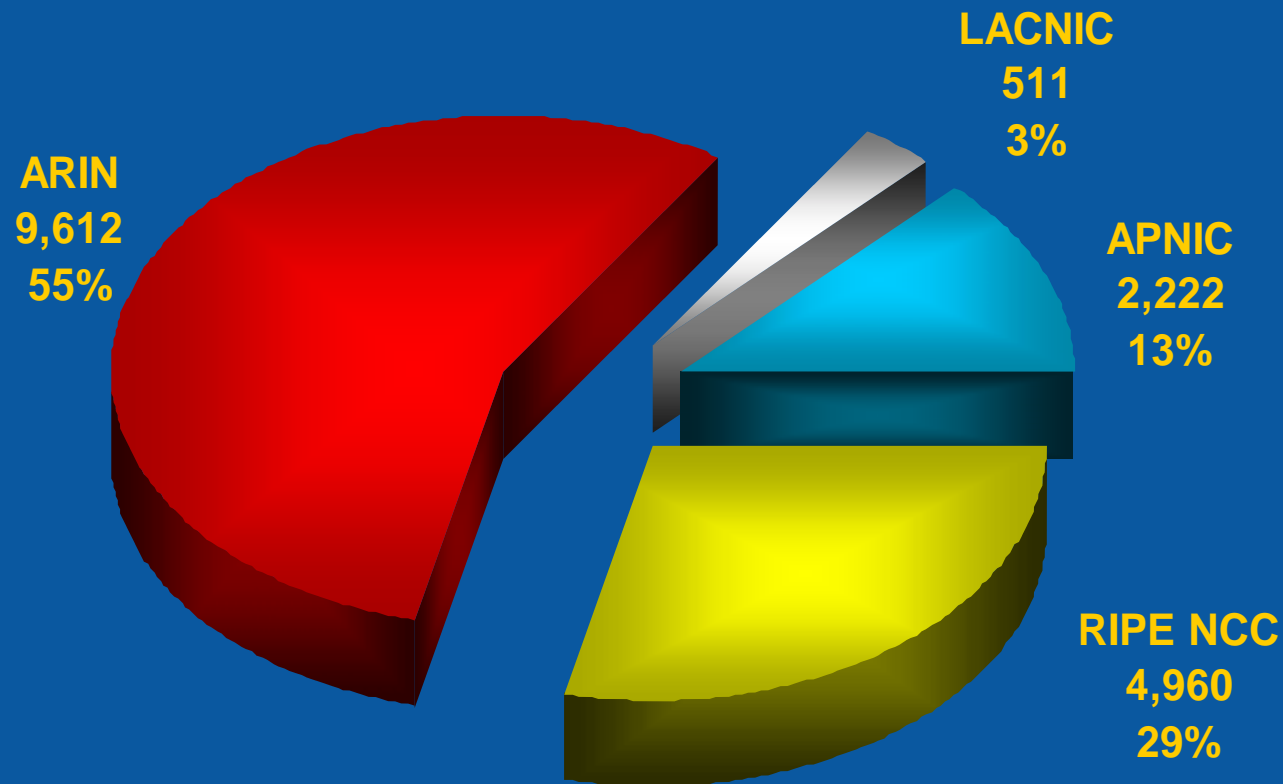

ASN Assignments from RIRs to LIRs/ISPs Cumulative Total (1 January 1999 – 30 June 2003)