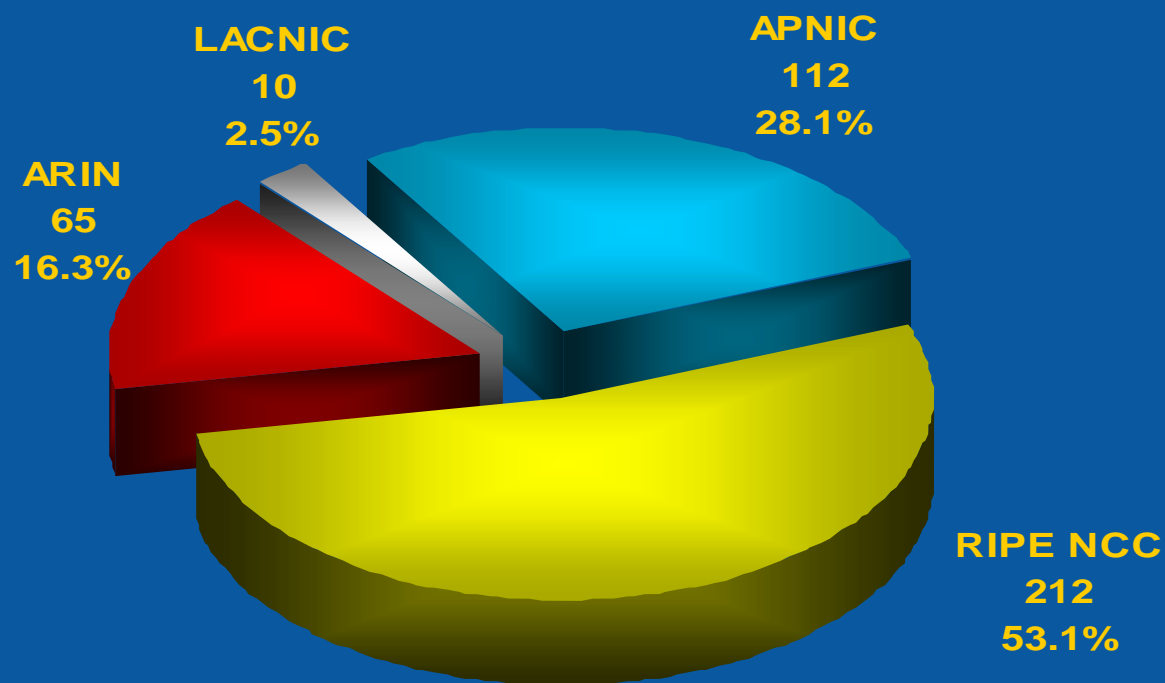

INTERNET NUMBER RESOURCE STATUS REPORT

Prepared by APNIC, ARIN, LACNIC and RIPE NCC

IPv4 /8 Address Space Status

IPv4 Allocations from RIRs to LIRs/ISPs Yearly Comparison 30 June 2003

IPv4 Allocations from RIRs to LIRs/ISPs Cumulative Total (1 January 1999 – 30 June 2003)

ASN Assignments from RIRs to LIRs/ISPs Yearly Comparison 30 June 2003

ASN Assignments from RIRs to LIRs/ISPs Cumulative Total (1 January 1999 – 30 June 2003)

IPv6 Allocations from RIRs to LIRs/ISPs Yearly Comparison 30 June 2003

IPv6 Allocations from RIRs to LIRs/ISPs Cumulative Total (1 January 1999 – 30 June 2003)

Total IPv6 Allocations from RIRs to LIRs/ISPs By Country

Links to RIR Statistics

Raw Data/Historical RIR Allocations: