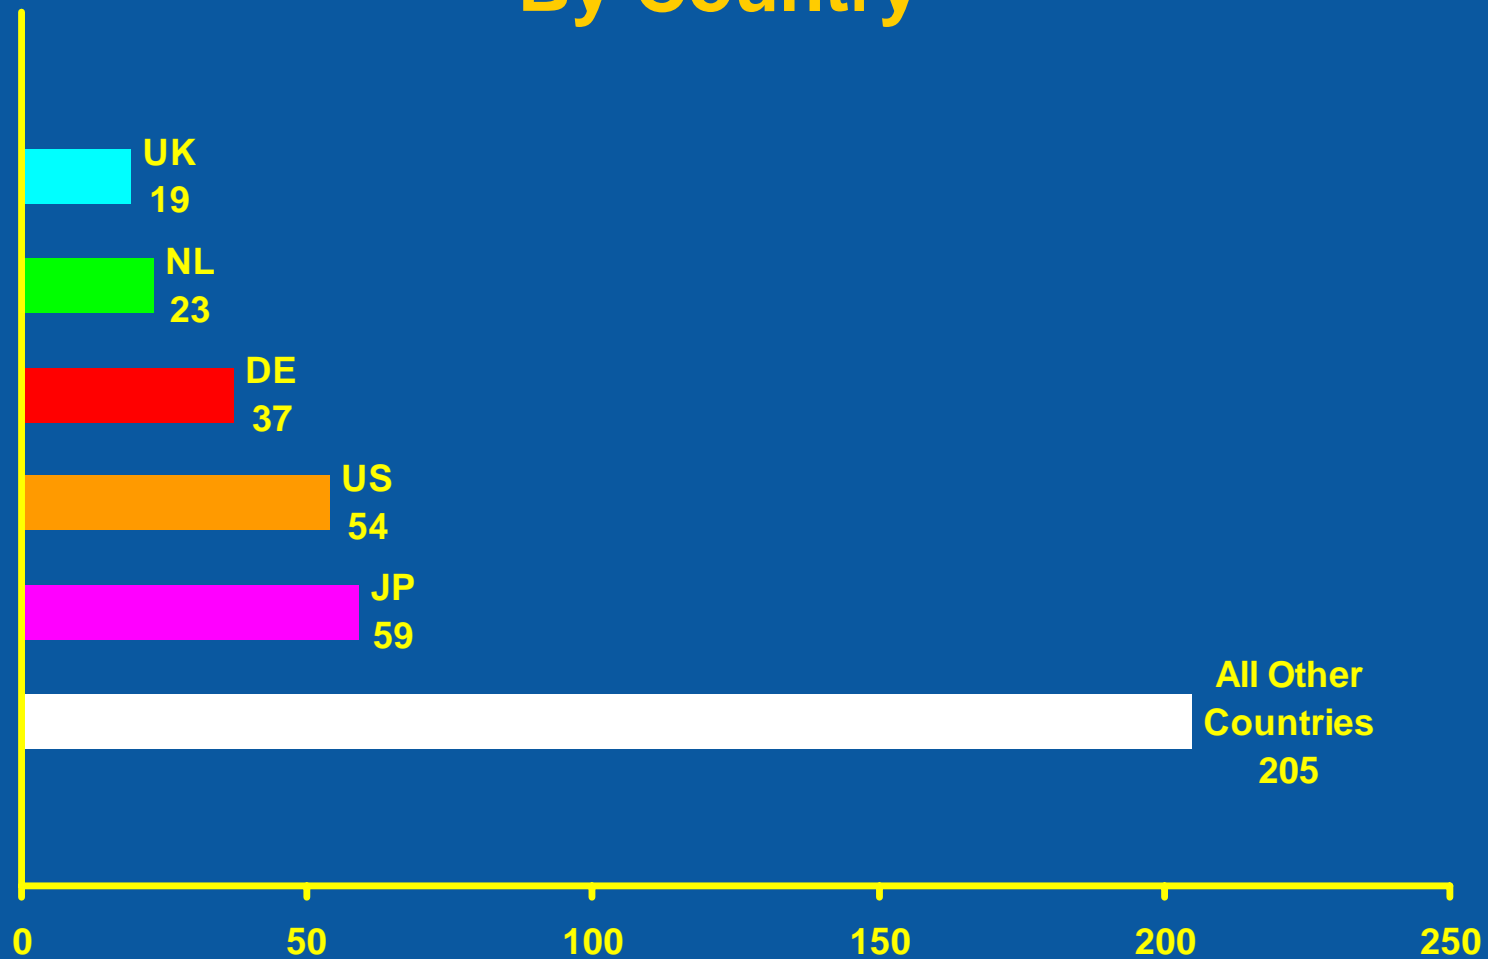

ASN Assignments from RIRs to LIRs/ISPs Yearly Comparison 30 June 2003

ASN Assignments from RIRs to LIRs/ISPs Cumulative Total (1 January 1999 – 30 June 2003)

IPv6 Allocations from RIRs to LIRs/ISPs Yearly Comparison 30 June 2003

IPv6 Allocations from RIRs to LIRs/ISPs Cumulative Total (1 January 1999 – 30 June 2003)

Total IPv6 Allocations from RIRs to LIRs/ISPs By Country

Links to RIR Statistics

Raw Data/Historical RIR Allocations: