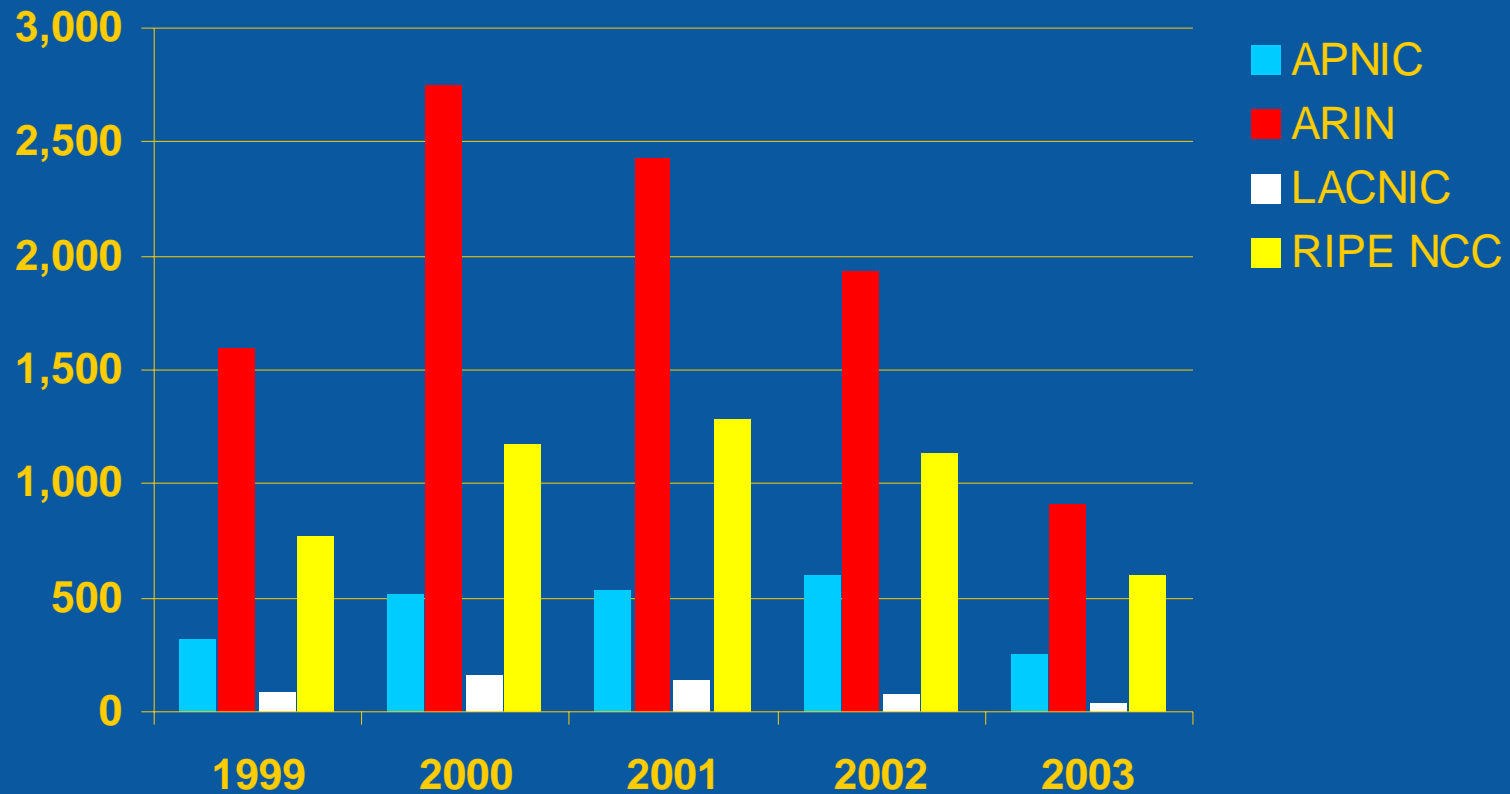

INTERNET NUMBER RESOURCE STATUS REPORT

Prepared by APNIC, ARIN, LACNIC and RIPE NCC

IPv4 /8 Address Space Status

IPv4 Allocations from RIRs to LIRs/ISPs Yearly Comparison 30 June 2003

IPv4 Allocations from RIRs to LIRs/ISPs Cumulative Total (1 January 1999 – 30 June 2003)

ASN Assignments from RIRs to LIRs/ISPs Yearly Comparison 30 June 2003

ASN Assignments from RIRs to LIRs/ISPs Cumulative Total (1 January 1999 – 30 June 2003)

IPv6 Allocations from RIRs to LIRs/ISPs Yearly Comparison 30 June 2003

IPv6 Allocations from RIRs to LIRs/ISPs Cumulative Total (1 January 1999 – 30 June 2003)

Total IPv6 Allocations from RIRs to LIRs/ISPs By Country

Links to RIR Statistics

Raw Data/Historical RIR Allocations: