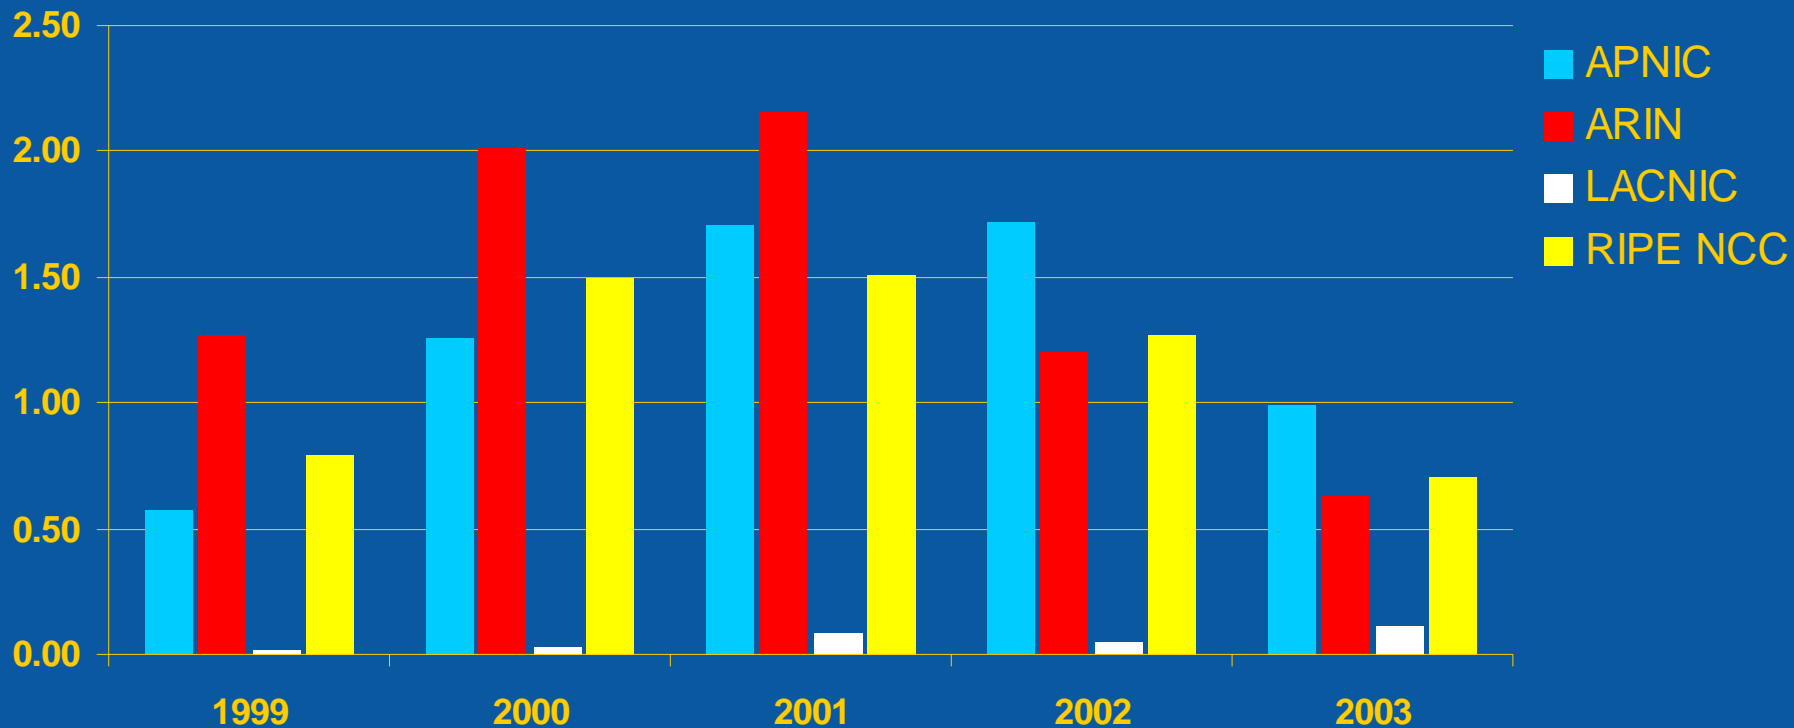

INTERNET NUMBER RESOURCE STATUS REPORT

Prepared by APNIC, ARIN, LACNIC and RIPE NCC

IPv4 /8 Address Space Status

IPv4 Allocations from RIRs to LIRs/ISPs Yearly Comparison 30 June 2003

IPv4 Allocations from RIRs to LIRs/ISPs Cumulative Total (1 January 1999 – 30 June 2003)

ASN Assignments from RIRs to LIRs/ISPs Yearly Comparison 30 June 2003

ASN Assignments from RIRs to LIRs/ISPs Cumulative Total (1 January 1999 – 30 June 2003)

IPv6 Allocations from RIRs to LIRs/ISPs Yearly Comparison 30 June 2003

IPv6 Allocations from RIRs to LIRs/ISPs Cumulative Total (1 January 1999 – 30 June 2003)

Total IPv6 Allocations from RIRs to LIRs/ISPs By Country

Links to RIR Statistics

Raw Data/Historical RIR Allocations: