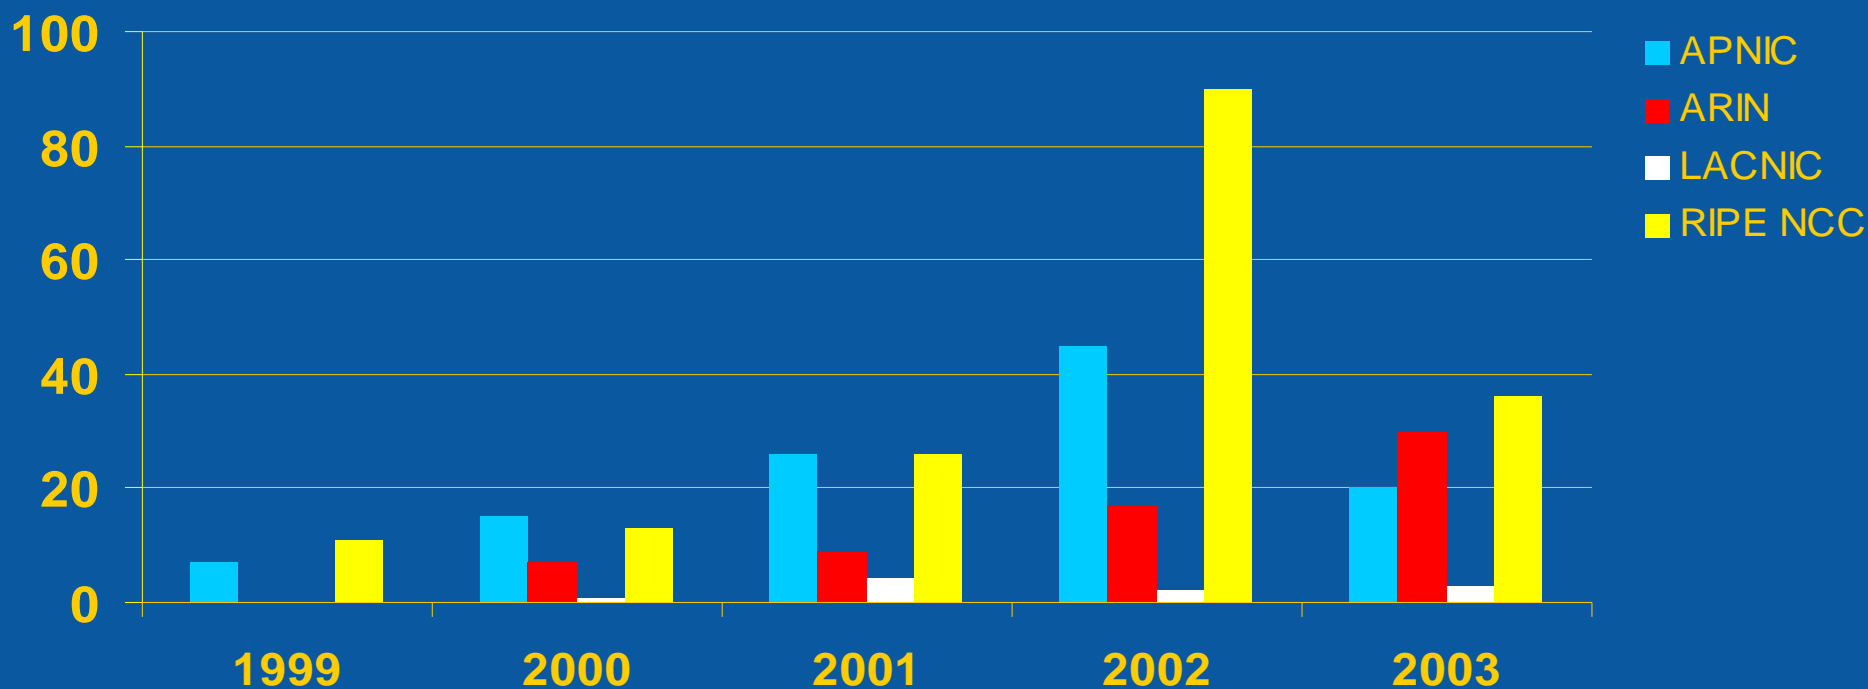

INTERNET NUMBER RESOURCE STATUS REPORT

Prepared by APNIC, ARIN, LACNIC and RIPE NCC

IPv4 /8 Address Space Status

IPv4 Allocations from RIRs to LIRs/ISPs Yearly Comparison 30 June 2003

IPv4 Allocations from RIRs to LIRs/ISPs Cumulative Total (1 January 1999 – 30 June 2003)

ASN Assignments from RIRs to LIRs/ISPs Yearly Comparison 30 June 2003

ASN Assignments from RIRs to LIRs/ISPs Cumulative Total (1 January 1999 – 30 June 2003)

IPv6 Allocations from RIRs to LIRs/ISPs Yearly Comparison 30 June 2003

IPv6 Allocations from RIRs to LIRs/ISPs Cumulative Total (1 January 1999 – 30 June 2003)

Total IPv6 Allocations from RIRs to LIRs/ISPs By Country

Links to RIR Statistics

Raw Data/Historical RIR Allocations: